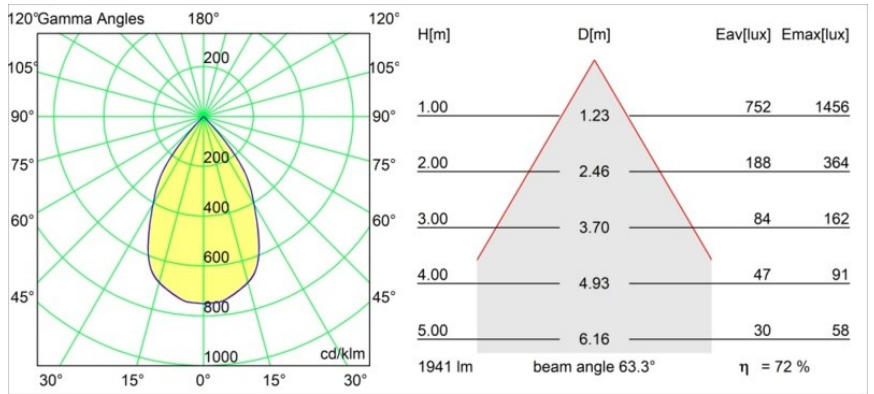

Light distribution & beam diagram