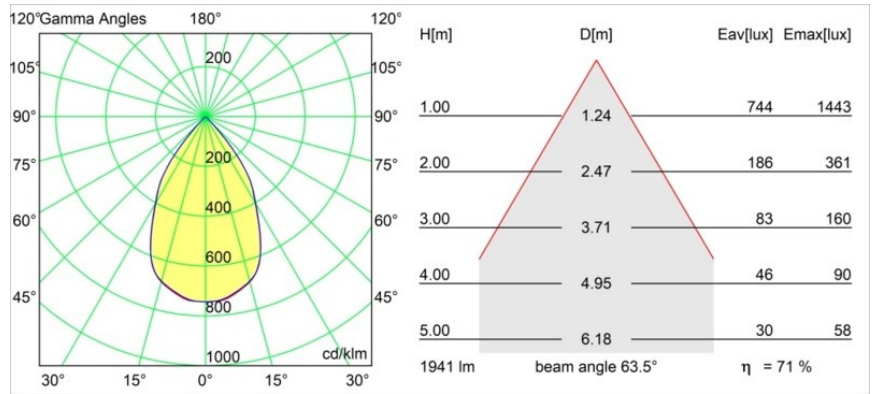

Light distribution & beam diagram