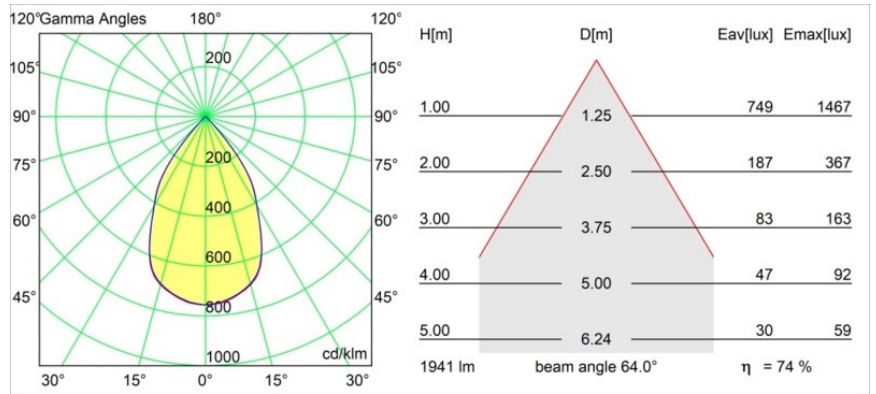

Light distribution & beam diagram