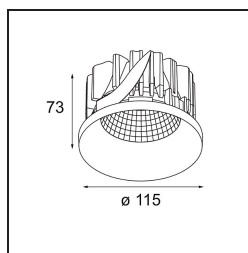

Specifications

Material	12760146
Light Source Type	LED
LED Type	BRIDGELUX VERO13 G8
LED technology	LED COB
CRI	Min. 90
Colour Temperature	3000K
Lifetime	L80B10 @50,000 Hours
Lamp Included	Yes
Number of Light Sources	1
CIE flux code	99 100 100 100 86
Binning (SDCM)	2
Light Direction	Down
Optic	Reflector
Measured beam angle (°)	64.0
Input Voltage	Constant Current Driver Required
Electrical Class	III
IP Rating	20
Glow wire rating (°C)	960
Indoor/Outdoor	Indoor
Application	Ceiling, Wall
Mounting	Recessed
Cut-out size (mm)	ø108
Mounting depth (mm)	100.0
Adjustability	Not Applicable
Distance to Lighted Object (m)	0,1
Primary Colour & Primary Finish	Gold, Matt
Gross weight (g)	267.0
Drive current (mA)	350 500 700
Min. forward voltage (Vf)	28,3 29,0 29,7
Max. forward voltage (Vf)	32,9 33,6 34,5
Connected load (W)	10,7 15,7 22,5
Luminous flux per lamp (lm)	1267 1729 2262
Efficacy (lm/W)	118 110 101
Glare rating	20 21 22