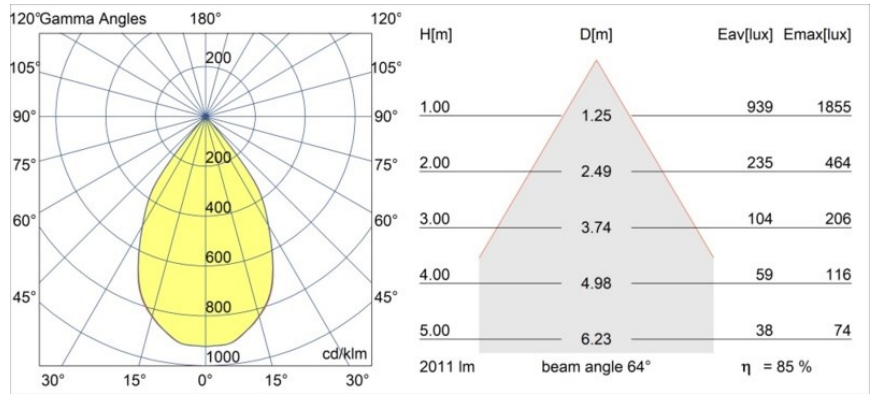

Light distribution & beam diagram