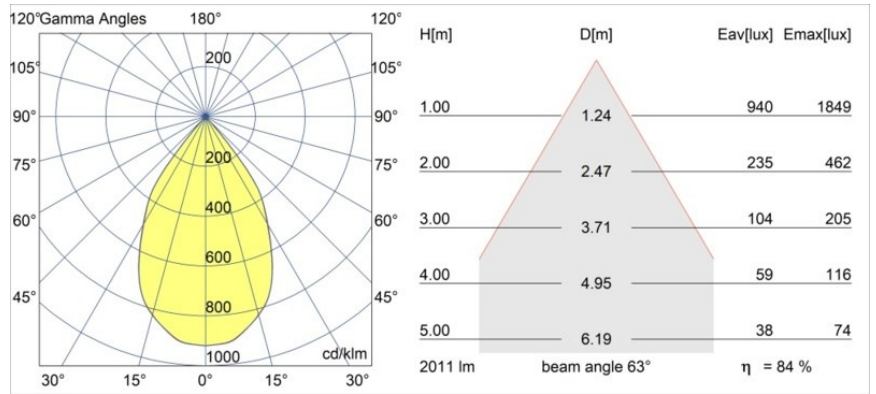

Light distribution & beam diagram