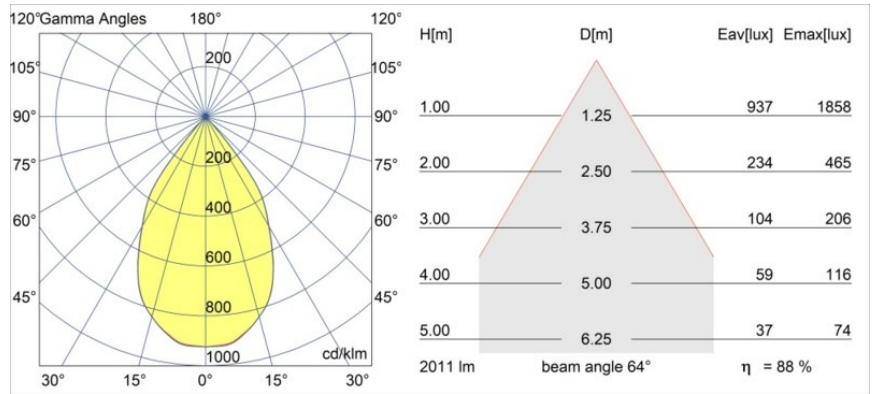

Light distribution & beam diagram