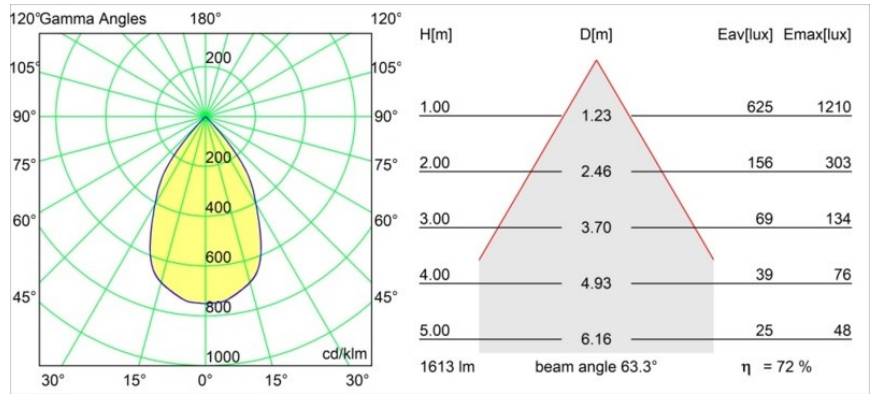

---

Remark

- 3500K on request
-

**TM30 & CRI diagram**

**Light distribution & beam diagram**

Diagrams

**Decorative Accessories**

- 12810009** Mask Smart 115 1x White Structure
- 12810032** Mask Smart 115 1x Black Structure
- 12810046** Mask Smart 115 1x Gold Matt