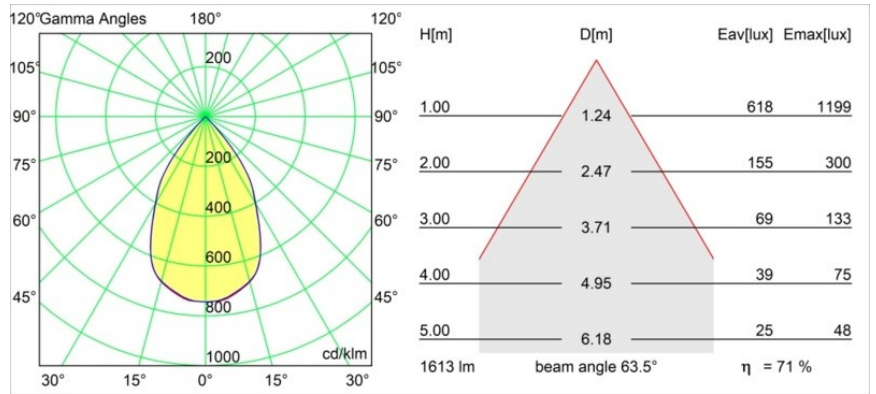

Light distribution & beam diagram