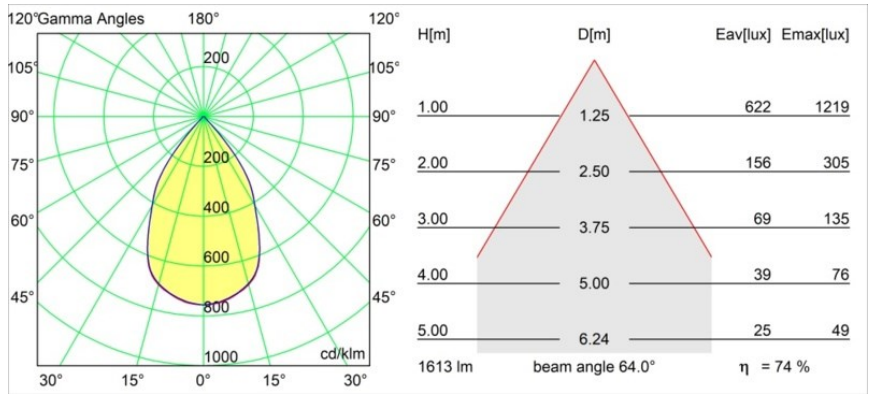

Light distribution & beam diagram