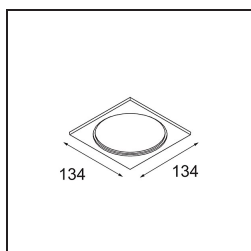

Date
Customer
Project
Type

Smart Kup Recessed 115 1x LED 2700K Wide Flood DE White Structure

Specifications

Material	12760009
Light Source Type	LED
LED Type	BRIDGELUX VERO13
LED technology	LED COB
CRI	Min. 90
Colour Temperature	2700K
Lifetime	L80B20 @50,000 Hours
Lamp Included	Yes
Number of Light Sources	1
CIE flux code	96 98 100 100 89
Binning (SDCM)	3
Light Direction	Down
Optic	Reflector
Measured beam angle (°)	64.0
Input Voltage	Constant Current Driver Required
Electrical Class	III
IP Rating	20
Glow wire rating (°C)	960
Indoor/Outdoor	Indoor
Application	Ceiling, Wall
Mounting	Recessed
Cut-out size (mm)	ø108
Mounting depth (mm)	100.0
Adjustability	Not Applicable
Distance to Lighted Object (m)	0,1
Primary Colour & Primary Finish	White, Structure
Gross weight (g)	267.0
Drive current (mA)	350 500 700
Min. forward voltage (Vf)	29,1 29,9 31,0
Max. forward voltage (Vf)	33,7 34,7 35,8
Connected load (W)	11,0 16,2 23,4
Luminous flux per lamp (lm)	912 1205 1566
Efficacy (lm/W)	83 74 67
Glare rating	19 20 21

Remark

- 3500K on request
-

TM30 & CRI diagram

Light distribution & beam diagram

Diagrams

Decorative Accessories

- 12810009** Mask Smart 115 1x White Structure
- 12810032** Mask Smart 115 1x Black Structure
- 12810046** Mask Smart 115 1x Gold Matt