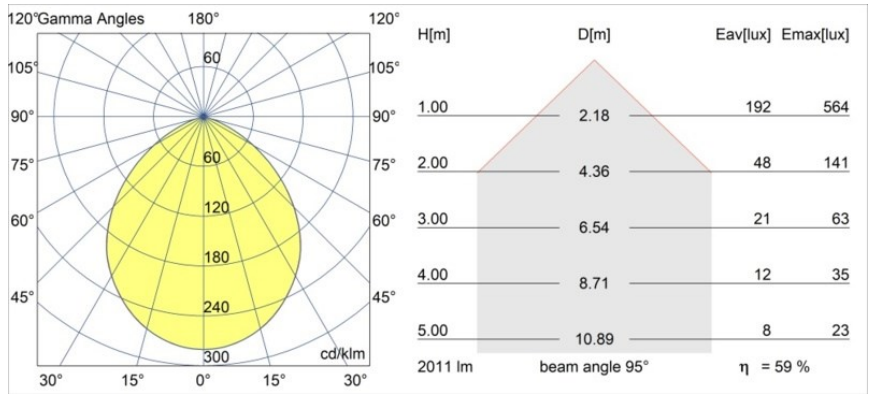

Light distribution & beam diagram