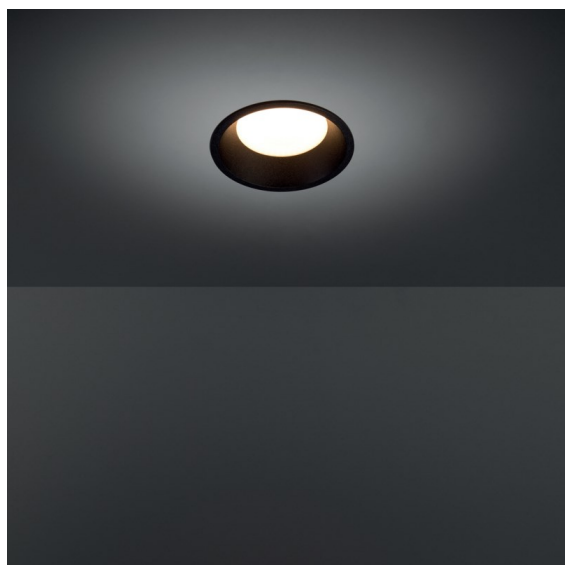

Date
Customer
Project
Type

Smart Lotis Recessed 115 1x IP54 Diffuse LED 3000K Wide Flood DE Black Structure

Specifications

Material	12753532
Light Source Type	LED
LED Type	BRIDGELUX VERO13 G8
LED technology	LED COB
CRI	Min. 90
Colour Temperature	3000K
Lifetime	L80B10 @50,000 Hours
Lamp Included	Yes
Number of Light Sources	1
CIE flux code	60 92 99 100 55
Binning (SDCM)	2
Light Direction	Down
Optic	Reflector
Measured beam angle (°)	97.0
Input Voltage	Constant Current Driver Required
Electrical Class	III
IP Rating	54
Glow wire rating (°C)	960
Indoor/Outdoor	Indoor
Application	Ceiling, Wall
Mounting	Recessed
Cut-out size (mm)	ø108
Mounting depth (mm)	100.0
Adjustability	Not Applicable
Distance to Lighted Object (m)	0,1
Primary Colour & Primary Finish	Black, Structure
Gross weight (g)	467.0
Drive current (mA)	350 500 700
Min. forward voltage (Vf)	28.3 29.0 29.7
Max. forward voltage (Vf)	32.9 33.6 34.5
Connected load (W)	10.7 15.7 22.5
Luminous flux per lamp (lm)	814 1110 1453
Efficacy (lm/W)	76 71 65
Glare rating	26 27 28

The 3 original designs, Smart Kup, Lotis and Cake still manage to steal the hearts of interior designers. And this goes for the entire Smart family. Smart's accessibility and extreme versatility are arguably fit for any expression. Mix and match accent lighting, up and downlight, fixed or adjustable, a mosaic of shapes, sizes, colours and mounting options, and create a playful installation.

Remark

- 3500K on request
-

TM30 & CRI diagram

Light distribution & beam diagram

Decorative Accessories

- 12810009** Mask Smart 115 1x White Structure
- 12810032** Mask Smart 115 1x Black Structure
- 12810046** Mask Smart 115 1x Gold Matt