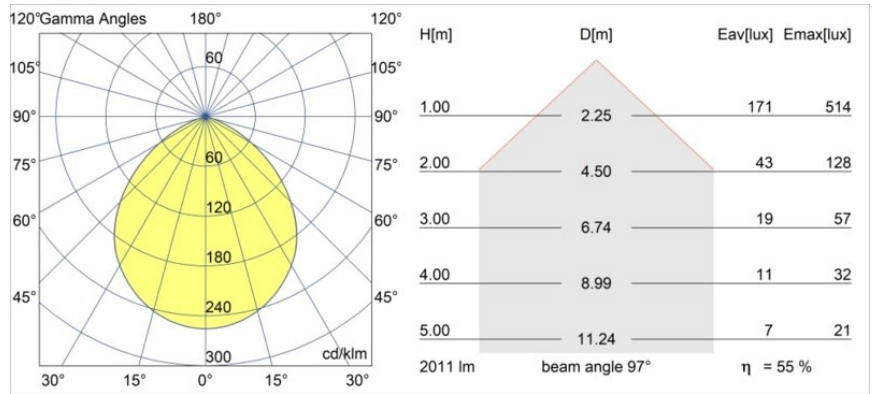

Light distribution & beam diagram