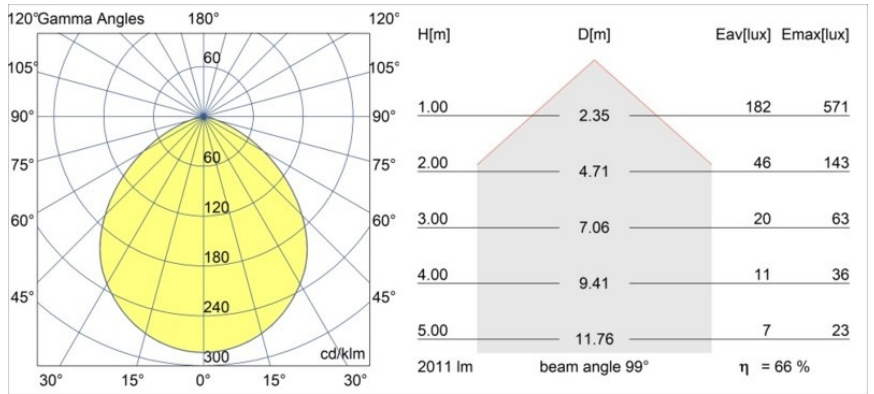

Light distribution & beam diagram