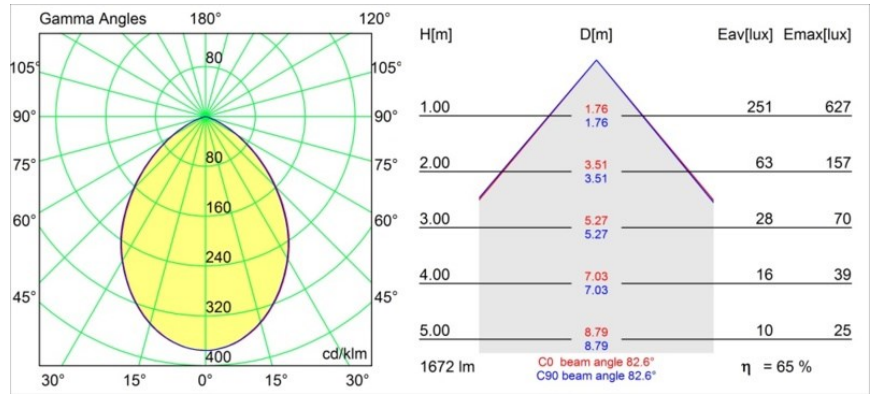

---

Remark

- 3500K on request
-

**TM30 & CRI diagram**

**Light distribution & beam diagram**

**Decorative Accessories**

- 12810009** Mask Smart 115 1x White Structure
- 12810032** Mask Smart 115 1x Black Structure
- 12810046** Mask Smart 115 1x Gold Matt