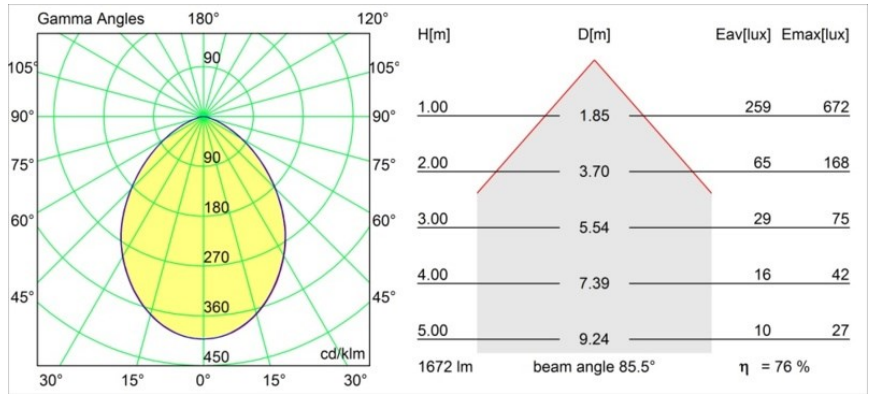

Light distribution & beam diagram