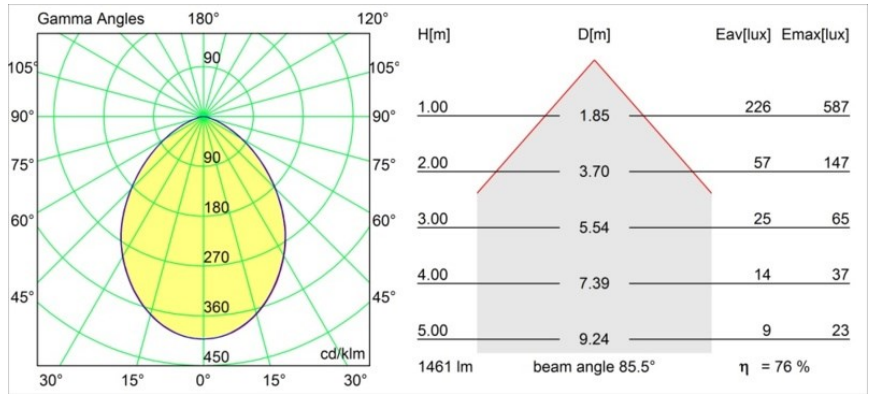

Light distribution & beam diagram