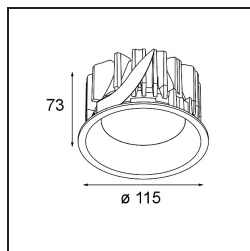

Date
Customer
Project
Type

Smart Lotis Recessed 115 1x IP54 LED 4000K Flood DE White Structure

Specifications

Material	12752809
Light Source Type	LED
LED Type	BRIDGELUX VERO13
LED technology	LED COB
CRI	Min. 90
Colour Temperature	4000K
Lifetime	L80B20 @50,000 Hours
Lamp Included	Yes
Number of Light Sources	1
CIE flux code	95 98 100 100 84
Binning (SDCM)	3
Light Direction	Down
Optic	Reflector
Measured beam angle (°)	39.3
Input Voltage	Constant Current Driver Required
Electrical Class	III
IP Rating	54
Glow wire rating (°C)	960
Indoor/Outdoor	Indoor
Application	Ceiling, Wall
Mounting	Recessed
Cut-out size (mm)	ø108
Mounting depth (mm)	100.0
Adjustability	Not Applicable
Distance to Lighted Object (m)	0,1
Primary Colour & Primary Finish	White, Structure
Gross weight (g)	480.0
Drive current (mA)	350 500 700
Min. forward voltage (Vf)	29,1 29,9 31,0
Max. forward voltage (Vf)	33,7 34,7 35,8
Connected load (W)	11,0 16,2 23,4
Luminous flux per lamp (lm)	1178 1616 2150
Efficacy (lm/W)	107 99 91
Glare rating	16 18 19