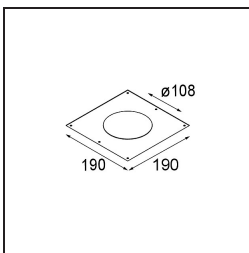

- **12290530** Plaster Kit 190X190 - 108 1x