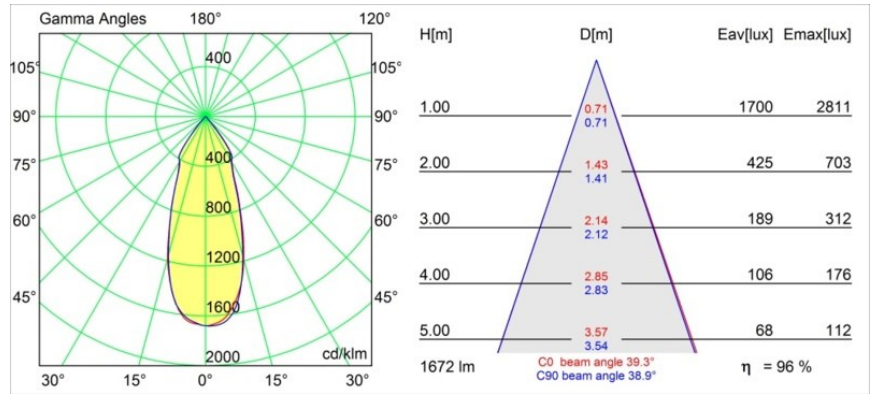

Light distribution & beam diagram