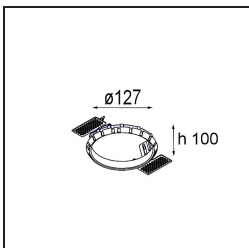

- **12810230** Ring Recessed 115 1x

Choose a required accessory