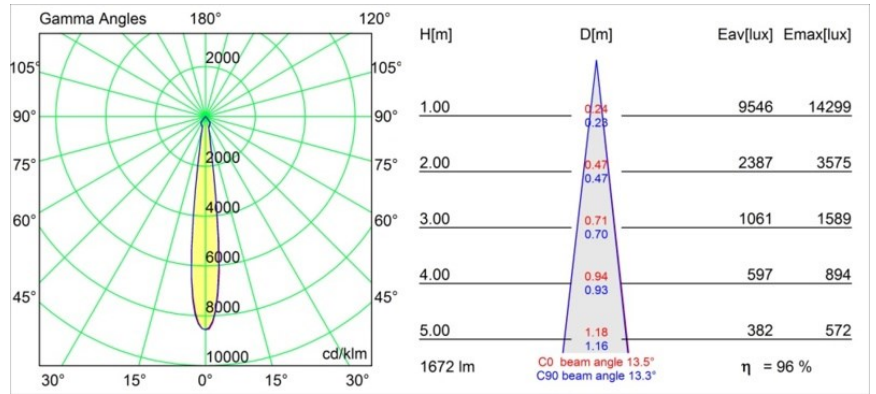

Light distribution & beam diagram