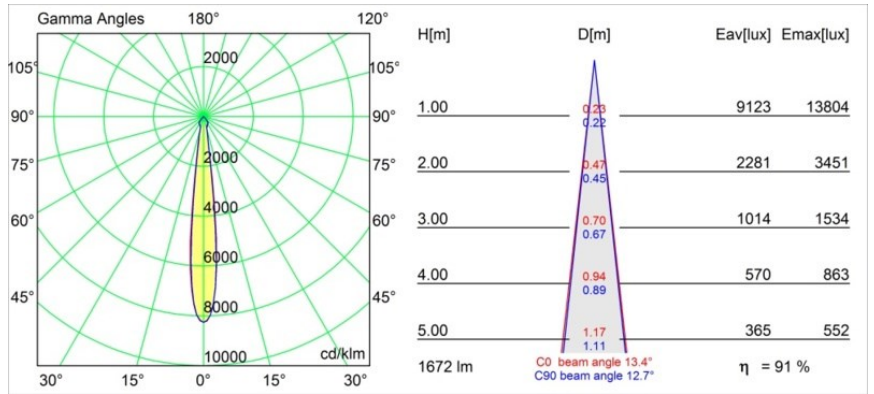

Light distribution & beam diagram