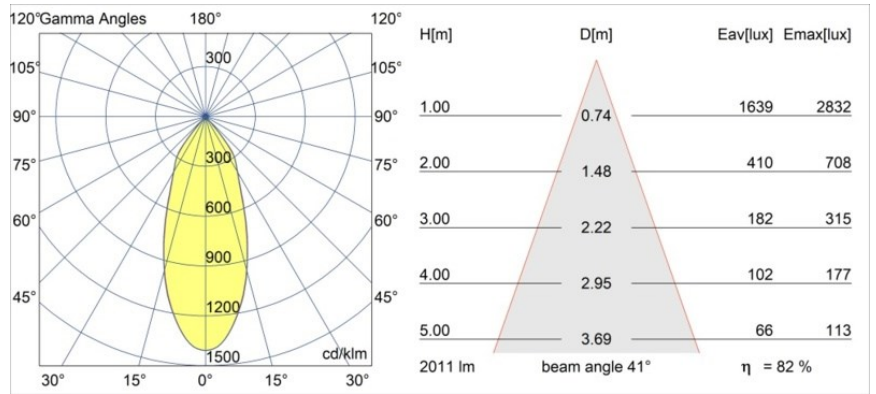

Light distribution & beam diagram