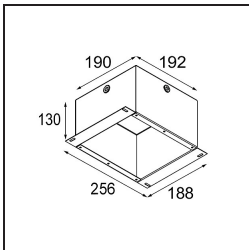

Accessori Installazione

- 10889830** Installation Housing 192x190x130

- 12290530** Plaster Kit 190X190 - 108 1x

- 12810230** Ring Recessed 115 1x

Choose a required accessory