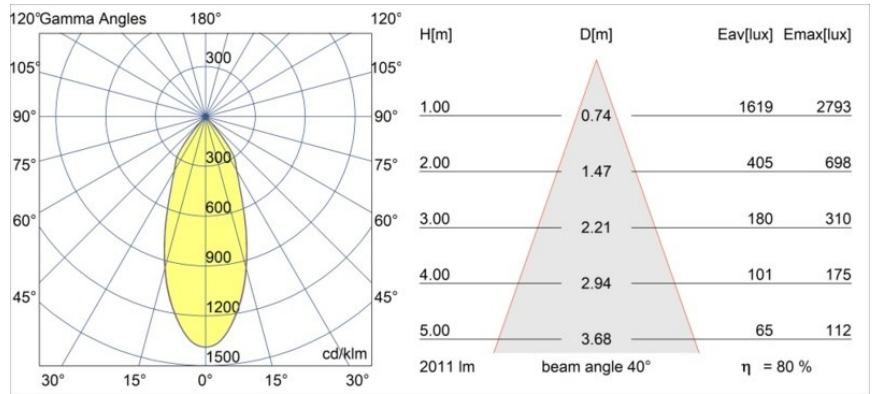

Light distribution & beam diagram