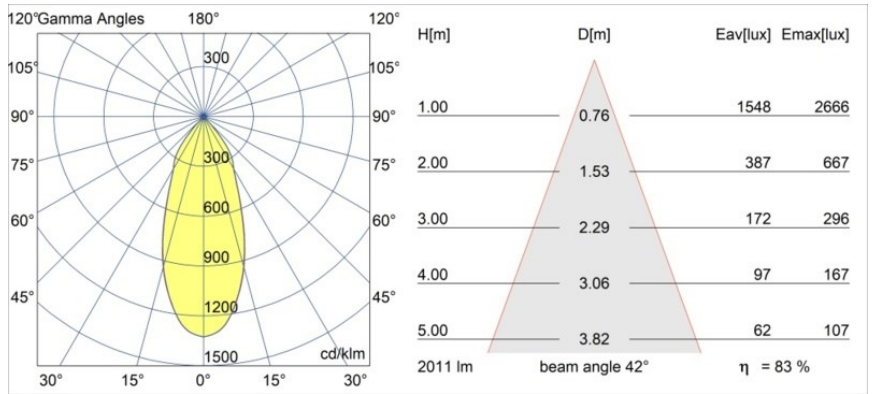

---

Remark

- 3500K on request
-

**TM30 & CRI diagram**

**Light distribution & beam diagram**

Diagrams

**Decorative Accessories**

- 12810009** Mask Smart 115 1x White Structure
- 12810032** Mask Smart 115 1x Black Structure
- 12810046** Mask Smart 115 1x Gold Matt