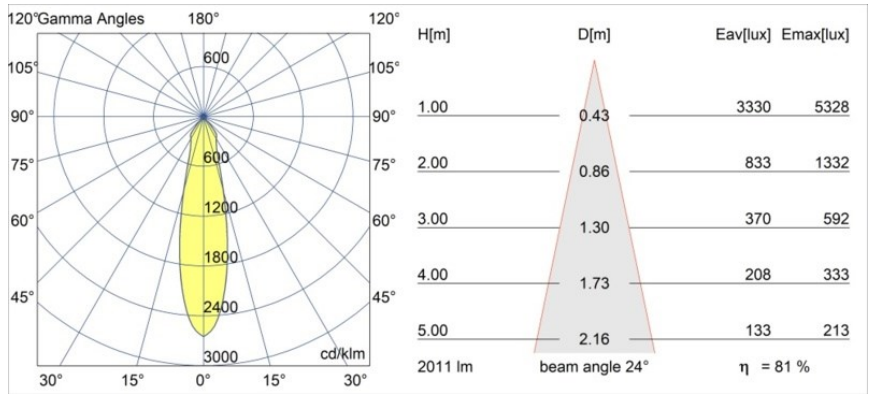

---

Remark

- 3500K on request
-

**TM30 & CRI diagram**

**Light distribution & beam diagram**

Diagrams

**Decorative Accessories**

- 12810009** Mask Smart 115 1x White Structure
- 12810032** Mask Smart 115 1x Black Structure
- 12810046** Mask Smart 115 1x Gold Matt