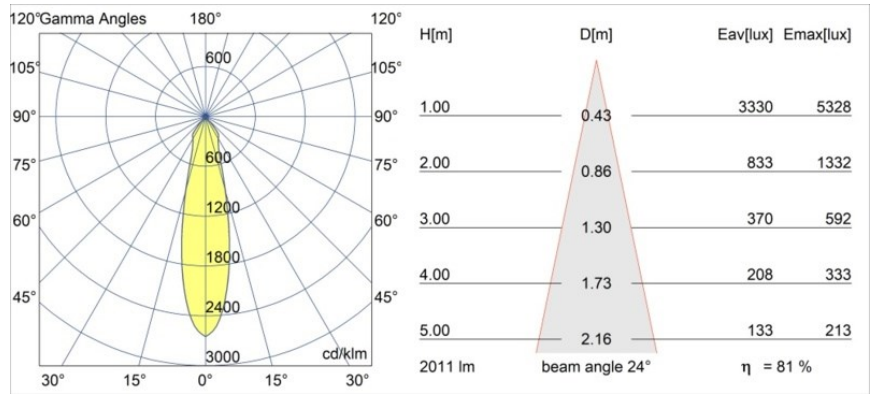

Light distribution & beam diagram