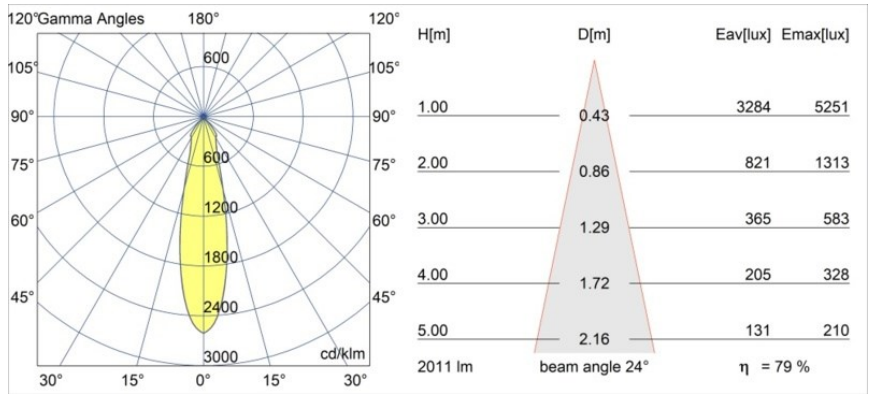

Light distribution & beam diagram