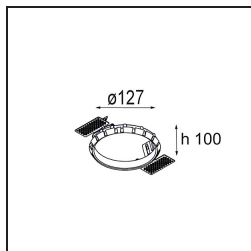

- **12810230** Ring Recessed 115 1x

Choose a required accessory