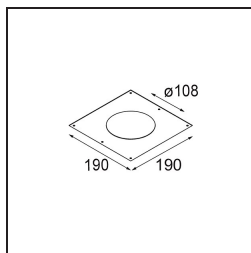

- **12290530** Plaster Kit 190X190 - 108 1x