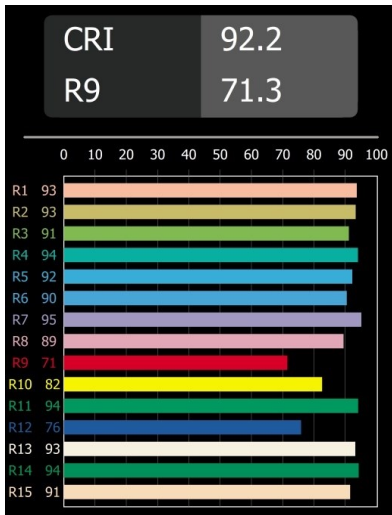

Date
Customer
Project
Type

Smart Lotis Recessed 115 lx IP54 LED 3000K Medium DE White Structure

Specifications

Material	12752509
Light Source Type	LED
LED Type	BRIDGELUX VERO13 G8
LED technology	LED COB
CRI	Min. 90
Colour Temperature	3000K
Lifetime	L80B10 @50,000 Hours
Lamp Included	Yes
Number of Light Sources	1
CIE flux code	94 98 100 100 85
Binning (SDCM)	2
Light Direction	Down
Optic	Reflector
Measured beam angle (°)	25.0
Input Voltage	Constant Current Driver Required
Electrical Class	III
IP Rating	54
Glow wire rating (°C)	960
Indoor/Outdoor	Indoor
Application	Ceiling, Wall
Mounting	Recessed
Cut-out size (mm)	ø108
Mounting depth (mm)	100.0
Adjustability	Not Applicable
Distance to Lighted Object (m)	0,1
Primary Colour & Primary Finish	White, Structure
Gross weight (g)	480.0
Drive current (mA)	350 500 700
Min. forward voltage (Vf)	28,3 29,0 29,7
Max. forward voltage (Vf)	32,9 33,6 34,5
Connected load (W)	10,7 15,7 22,5
Luminous flux per lamp (lm)	1250 1706 2232
Efficacy (lm/W)	117 109 99
Glare rating	19 20 21

Remark

- 3500K on request
-

TM30 & CRI diagram

Light distribution & beam diagram

Diagrams

Decorative Accessories

- 12810009** Mask Smart 115 1x White Structure
- 12810032** Mask Smart 115 1x Black Structure
- 12810046** Mask Smart 115 1x Gold Matt