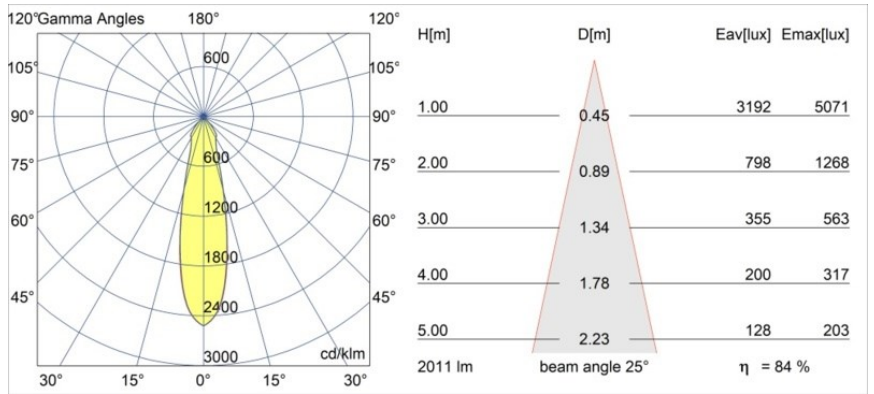

Light distribution & beam diagram