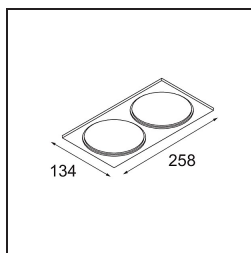

Remark

- 3500K on request
-

TM30 & CRI diagram

Light distribution & beam diagram

Diagrams

Decorative Accessories

- 12810009** Mask Smart 115 1x White Structure
- 12810032** Mask Smart 115 1x Black Structure
- 12810046** Mask Smart 115 1x Gold Matt