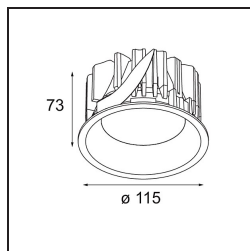

Date
Customer
Project
Type

Smart Lotis Recessed 115 lx IP54 LED 3000K Medium DE White Structure

Specifications

Material	12752509
Light Source Type	LED
LED Type	BRIDGELUX VERO13 G8
LED technology	LED COB
CRI	Min. 90
Colour Temperature	3000K
Lifetime	L80B10 @50,000 Hours
Lamp Included	Yes
Number of Light Sources	1
CIE flux code	94 98 100 100 85
Binning (SDCM)	2
Light Direction	Down
Optic	Reflector
Measured beam angle (°)	25.0
Input Voltage	Constant Current Driver Required
Electrical Class	III
IP Rating	54
Glow wire rating (°C)	960
Indoor/Outdoor	Indoor
Application	Ceiling, Wall
Mounting	Recessed
Cut-out size (mm)	ø108
Mounting depth (mm)	100.0
Adjustability	Not Applicable
Distance to Lighted Object (m)	0,1
Primary Colour & Primary Finish	White, Structure
Gross weight (g)	480.0
Drive current (mA)	350 500 700
Min. forward voltage (Vf)	28,3 29,0 29,7
Max. forward voltage (Vf)	32,9 33,6 34,5
Connected load (W)	10,7 15,7 22,5
Luminous flux per lamp (lm)	1250 1706 2232
Efficacy (lm/W)	117 109 99
Glare rating	19 20 21