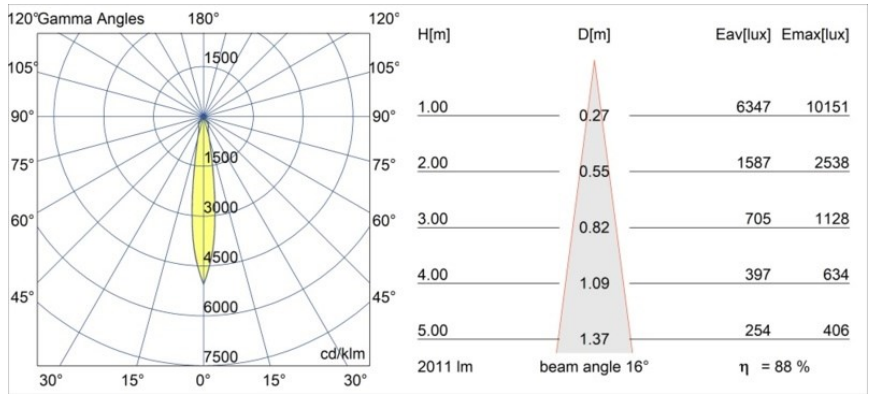

Light distribution & beam diagram