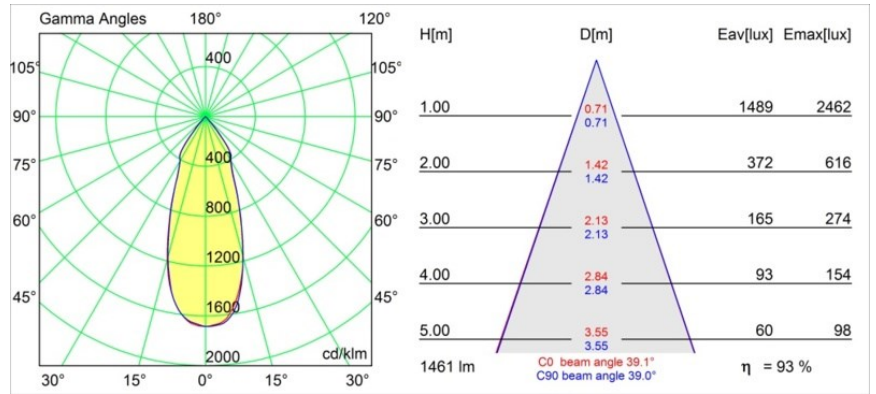

---

Remark

- 3500K on request
-

**TM30 & CRI diagram**

**Light distribution & beam diagram**

Diagrams

**Decorative Accessories**

- 12810009** Mask Smart 115 1x White Structure
- 12810032** Mask Smart 115 1x Black Structure
- 12810046** Mask Smart 115 1x Gold Matt