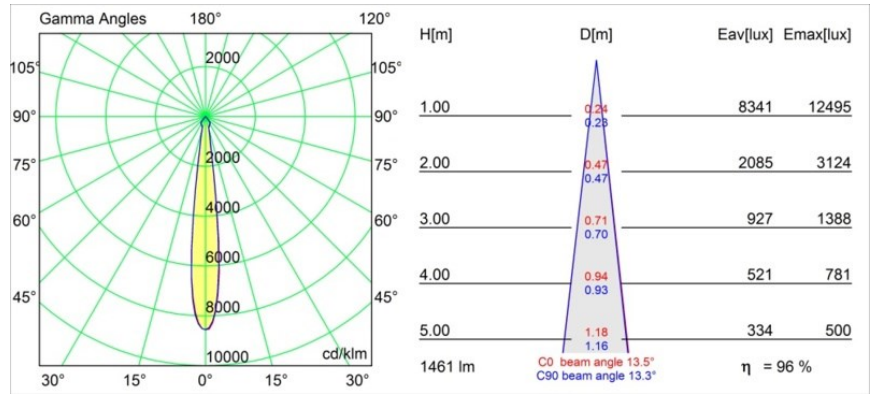

Light distribution & beam diagram