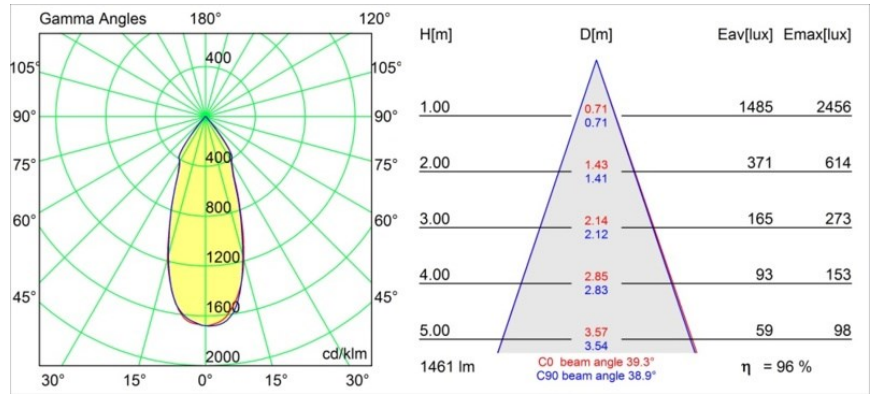

Light distribution & beam diagram