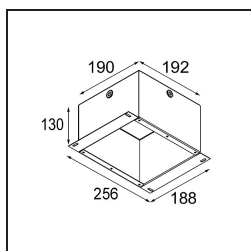

Accessori Installazione

- **10889830** Installation Housing 192x190x130