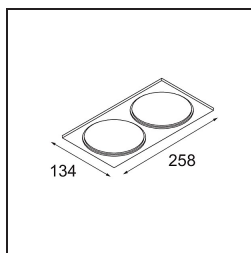

---

Livello abbagliamento	15	16	17
Remark	• 3500K su richiesta		

---

**TM30 & CRI diagram**

**Light distribution & beam diagram**

**Accessori Decorativi**

- 12810009** Mask Smart 115 1x White Structure
- 12810032** Mask Smart 115 1x Black Structure
- 12810046** Mask Smart 115 1x Gold Matt