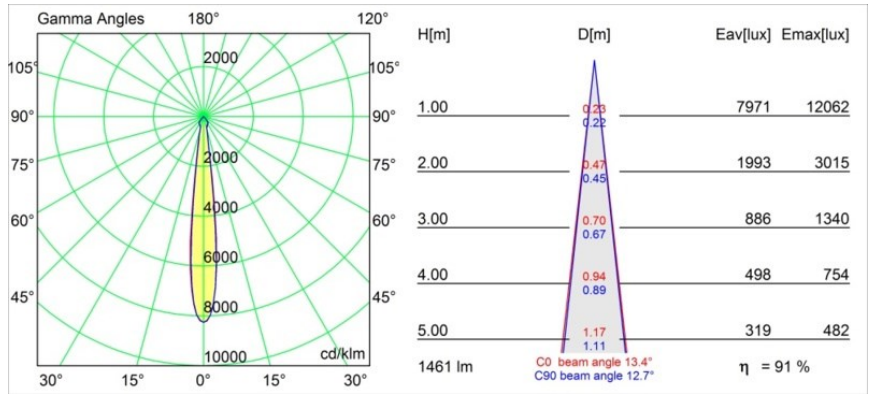

Light distribution & beam diagram