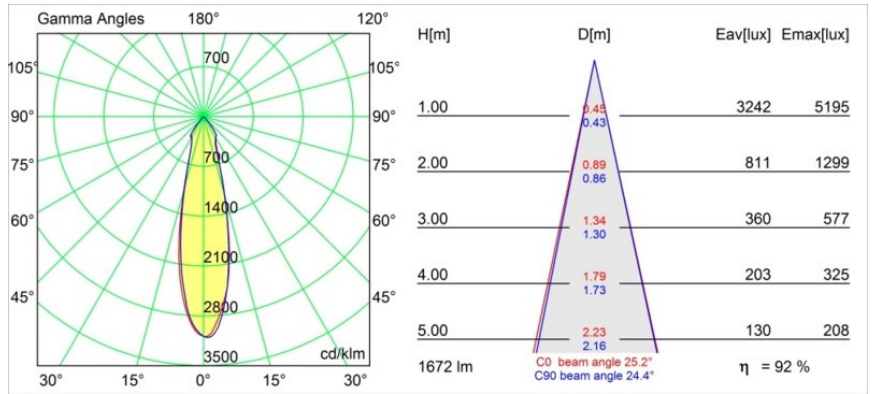

Light distribution & beam diagram