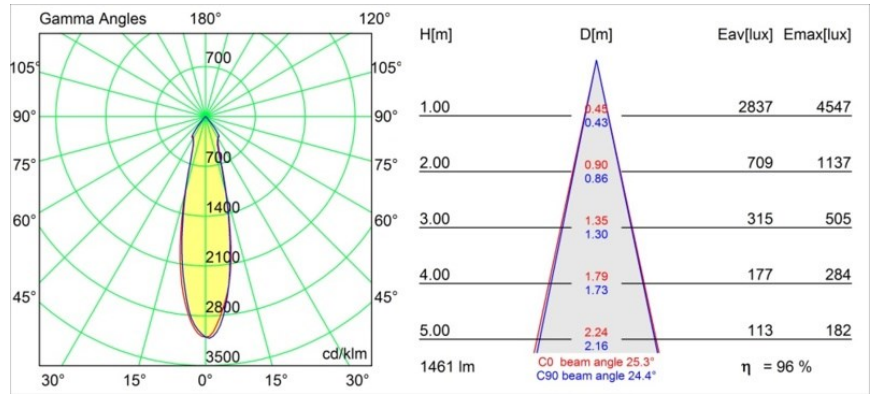

---

Remark

- 3500K on request
-

**TM30 & CRI diagram**

**Light distribution & beam diagram**

Diagrams

**Decorative Accessories**

- 12810009** Mask Smart 115 1x White Structure
- 12810032** Mask Smart 115 1x Black Structure
- 12810046** Mask Smart 115 1x Gold Matt