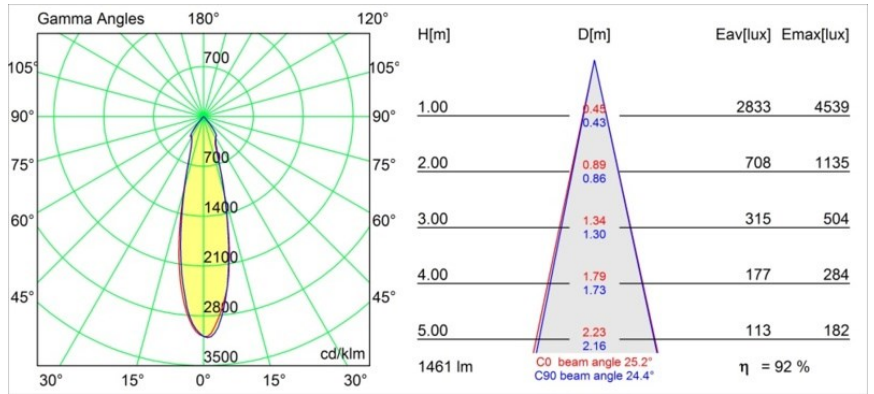

Light distribution & beam diagram