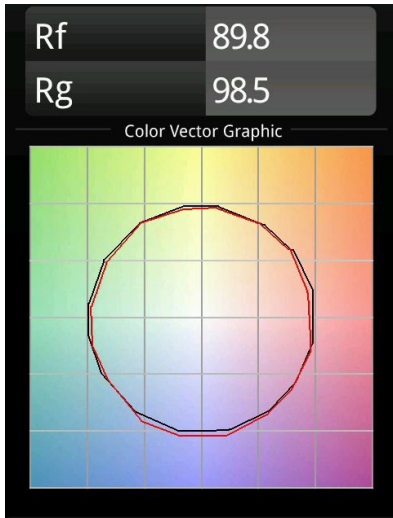

TM30 & CRI diagram