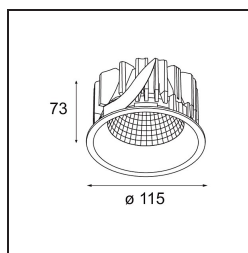

Date
Customer
Project
Type

*Smart Lotis Recessed 115 1x LED 4000K Spot DE Gold Matt*

**Specifications**

Material	12751746
Light Source Type	LED
LED Type	BRIDGELUX VERO13
LED technology	LED COB
CRI	Min. 90
Colour Temperature	4000K
Lifetime	L80B20 @50,000 Hours
Lamp Included	Yes
Number of Light Sources	1
CIE flux code	99 100 100 100 88
Binning (SDCM)	3
Light Direction	Down
Optic	Reflector
Measured beam angle (°)	13.4
Input Voltage	Constant Current Driver Required
Electrical Class	III
IP Rating	20
Glow wire rating (°C)	960
Indoor/Outdoor	Indoor
Application	Ceiling, Wall
Mounting	Recessed
Cut-out size (mm)	ø108
Mounting depth (mm)	100.0
Adjustability	Not Applicable
Distance to Lighted Object (m)	0,1
Primary Colour & Primary Finish	Gold, Matt
Gross weight (g)	455.0
Drive current (mA)	350      500      700
Min. forward voltage (Vf)	29,1      29,9      31,0
Max. forward voltage (Vf)	33,7      34,7      35,8
Connected load (W)	11,0      16,2      23,4
Luminous flux per lamp (lm)	1219      1672      2224
Efficacy (lm/W)	111      103      94
Glare rating	16      17      18