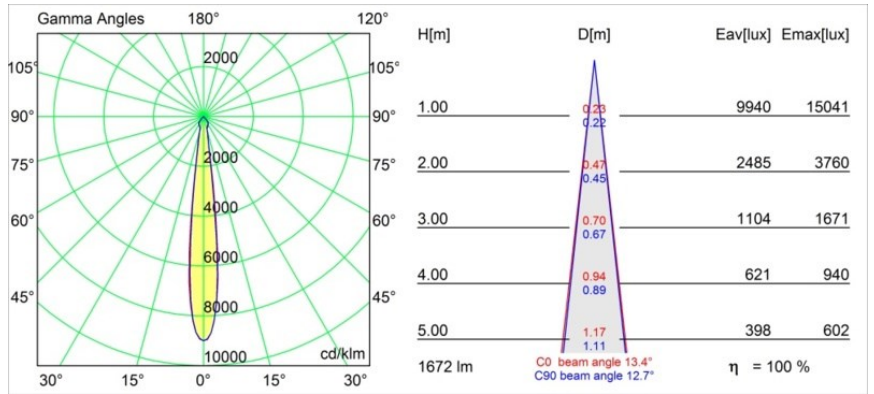

Light distribution & beam diagram