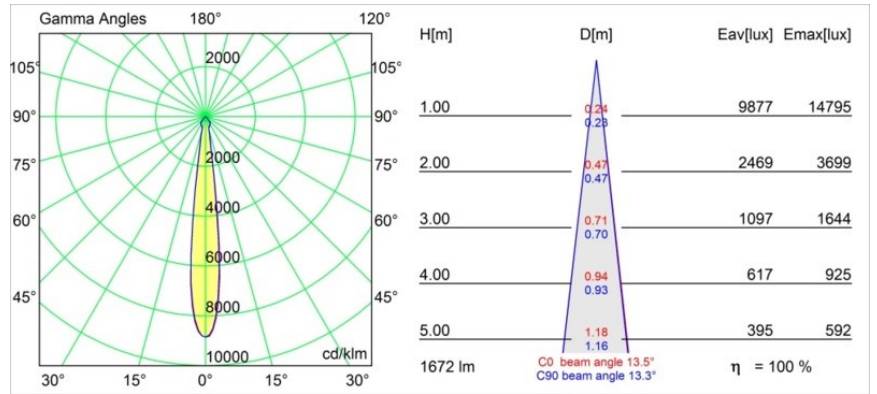

Light distribution & beam diagram