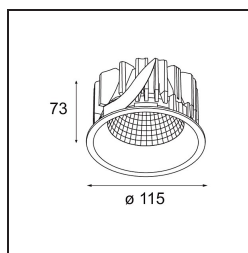

### Smart Lotis Recessed 115 1x LED 4000K Spot DE Black Structure