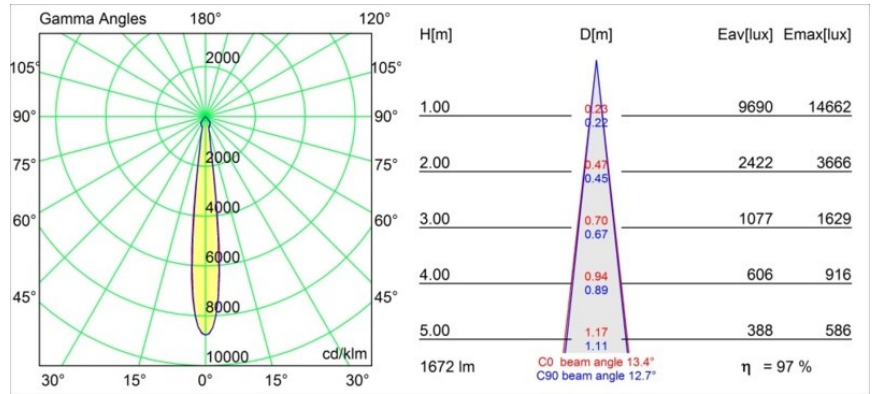

Light distribution & beam diagram