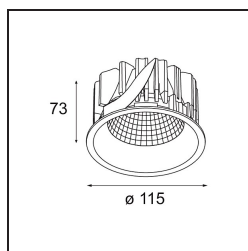

Date
Customer
Project
Type

Smart Lotis Recessed 115 1x LED 3000K Flood DE Black Structure

The 3 original designs, Smart Kup, Lotis and Cake still manage to steal the hearts of interior designers. And this goes for the entire Smart family. Smart's accessibility and extreme versatility are arguably fit for any expression. Mix and match accent lighting, up and downlight, fixed or adjustable, a mosaic of shapes, sizes, colours and mounting options, and create a playful installation.

Specifications

Material	12751632
Light Source Type	LED
LED Type	BRIDGELUX VERO13 G8
LED technology	LED COB
CRI	Min. 90
Colour Temperature	3000K
Lifetime	L80B10 @50,000 Hours
Lamp Included	Yes
Number of Light Sources	1
CIE flux code	100 100 100 100 85
Binning (SDCM)	2
Light Direction	Down
Optic	Reflector
Measured beam angle (°)	41.0
Input Voltage	Constant Current Driver Required
Electrical Class	III
IP Rating	20
Glow wire rating (°C)	960
Indoor/Outdoor	Indoor
Application	Ceiling, Wall
Mounting	Recessed
Cut-out size (mm)	ø108
Mounting depth (mm)	100.0
Adjustability	Not Applicable
Distance to Lighted Object (m)	0,1
Primary Colour & Primary Finish	Black, Structure
Gross weight (g)	455.0
Drive current (mA)	350 500 700
Min. forward voltage (Vf)	28,3 29,0 29,7
Max. forward voltage (Vf)	32,9 33,6 34,5
Connected load (W)	10,7 15,7 22,5
Luminous flux per lamp (lm)	1252 1708 2235
Efficacy (lm/W)	117 109 99
Glare rating	18 20 20