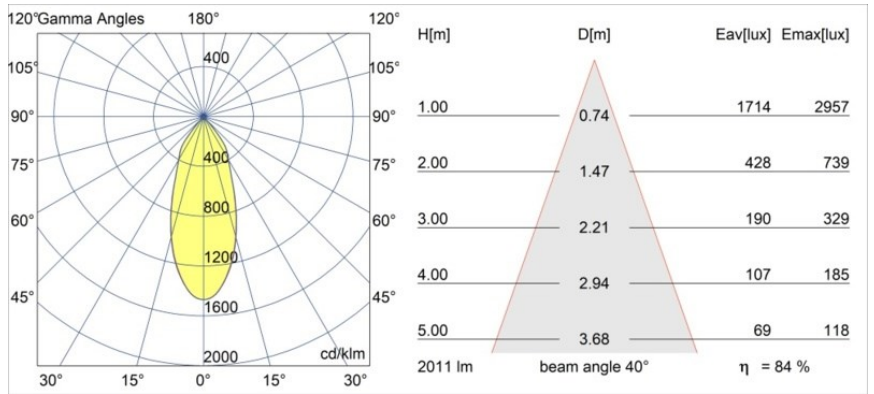

Light distribution & beam diagram