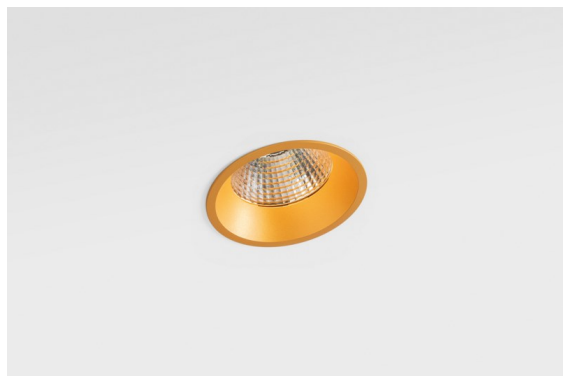

*Smart Lotis Recessed 115 1x LED 3000K Flood DE Gold Matt*

The 3 original designs, Smart Kup, Lotis and Cake still manage to steal the hearts of interior designers. And this goes for the entire Smart family. Smart's accessibility and extreme versatility are arguably fit for any expression. Mix and match accent lighting, up and downlight, fixed or adjustable, a mosaic of shapes, sizes, colours and mounting options, and create a playful installation.

### Specifications

Material	12751646
Light Source Type	LED
LED Type	BRIDGELUX VERO13 G8
LED technology	LED COB
CRI	Min. 90
Colour Temperature	3000K
Lifetime	L80B10 @50,000 Hours
Lamp Included	Yes
Number of Light Sources	1
CIE flux code	99 100 100 100 87
Binning (SDCM)	2
Light Direction	Down
Optic	Reflector
Measured beam angle (°)	41.0
Input Voltage	Constant Current Driver Required
Electrical Class	III
IP Rating	20
Glow wire rating (°C)	960
Indoor/Outdoor	Indoor
Application	Ceiling, Wall
Mounting	Recessed
Cut-out size (mm)	ø108
Mounting depth (mm)	100.0
Adjustability	Not Applicable
Distance to Lighted Object (m)	0,1
Primary Colour & Primary Finish	Gold, Matt
Gross weight (g)	455.0
Drive current (mA)	350      500      700
Min. forward voltage (Vf)	28,3      29,0      29,7
Max. forward voltage (Vf)	32,9      33,6      34,5
Connected load (W)	10,7      15,7      22,5
Luminous flux per lamp (lm)	1284      1751      2291
Efficacy (lm/W)	120      112      102
Glare rating	19      20      21

---

Remark

- 3500K on request
-

**TM30 & CRI diagram**

**Light distribution & beam diagram**

**Decorative Accessories**

- 12810009** Mask Smart 115 1x White Structure
- 12810032** Mask Smart 115 1x Black Structure
- 12810046** Mask Smart 115 1x Gold Matt