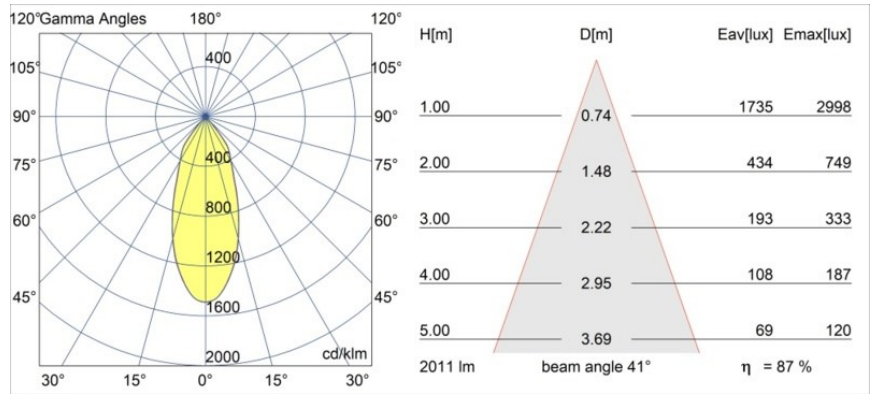

Light distribution & beam diagram