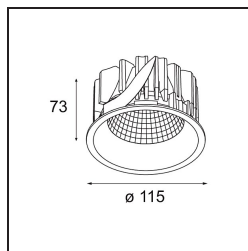

### Specifications

Material	12751646
Light Source Type	LED
LED Type	BRIDGELUX VERO13 G8
LED technology	LED COB
CRI	Min. 90
Colour Temperature	3000K
Lifetime	L80B10 @50,000 Hours
Lamp Included	Yes
Number of Light Sources	1
CIE flux code	99 100 100 100 87
Binning (SDCM)	2
Light Direction	Down
Optic	Reflector
Measured beam angle (°)	41.0
Input Voltage	Constant Current Driver Required
Electrical Class	III
IP Rating	20
Glow wire rating (°C)	960
Indoor/Outdoor	Indoor
Application	Ceiling, Wall
Mounting	Recessed
Cut-out size (mm)	ø108
Mounting depth (mm)	100.0
Adjustability	Not Applicable
Distance to Lighted Object (m)	0,1
Primary Colour & Primary Finish	Gold, Matt
Gross weight (g)	455.0
Drive current (mA)	350      500      700
Min. forward voltage (Vf)	28,3      29,0      29,7
Max. forward voltage (Vf)	32,9      33,6      34,5
Connected load (W)	10,7      15,7      22,5
Luminous flux per lamp (lm)	1284      1751      2291
Efficacy (lm/W)	120      112      102
Glare rating	19      20      21