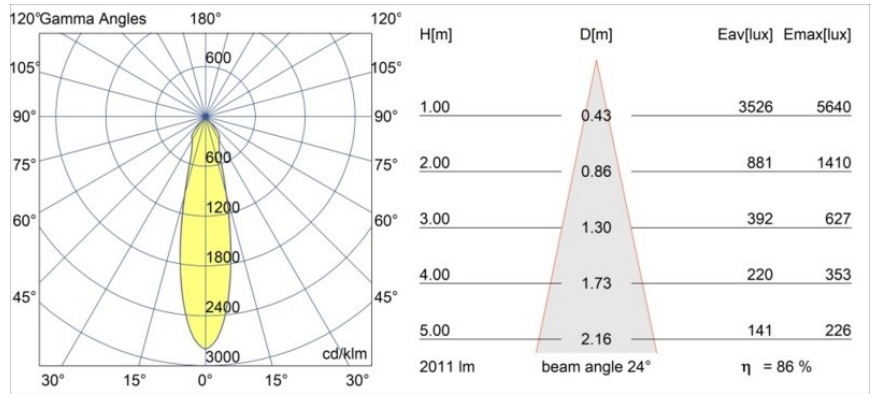

Light distribution & beam diagram