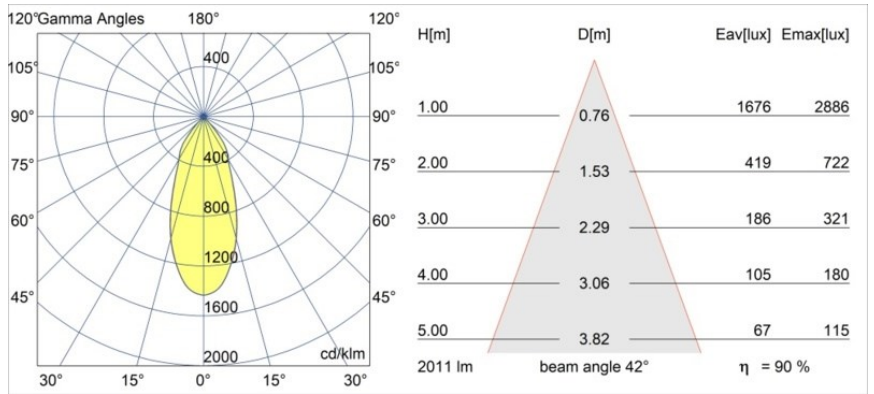

Light distribution & beam diagram