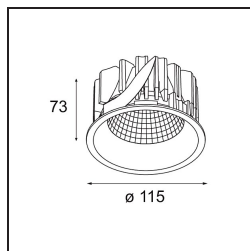

Specifications

Material	12751532
Light Source Type	LED
LED Type	BRIDGELUX VERO13 G8
LED technology	LED COB
CRI	Min. 90
Colour Temperature	3000K
Lifetime	L80B10 @50,000 Hours
Lamp Included	Yes
Number of Light Sources	1
CIE flux code	99 100 100 100 84
Binning (SDCM)	2
Light Direction	Down
Optic	Reflector
Measured beam angle (°)	24.0
Input Voltage	Constant Current Driver Required
Electrical Class	III
IP Rating	20
Glow wire rating (°C)	960
Indoor/Outdoor	Indoor
Application	Ceiling, Wall
Mounting	Recessed
Cut-out size (mm)	ø108
Mounting depth (mm)	100.0
Adjustability	Not Applicable
Distance to Lighted Object (m)	0,1
Primary Colour & Primary Finish	Black, Structure
Gross weight (g)	455.0
Drive current (mA)	350 500 700
Min. forward voltage (Vf)	28,3 29,0 29,7
Max. forward voltage (Vf)	32,9 33,6 34,5
Connected load (W)	10,7 15,7 22,5
Luminous flux per lamp (lm)	1240 1692 2213
Efficacy (lm/W)	116 108 98
Glare rating	18 19 20