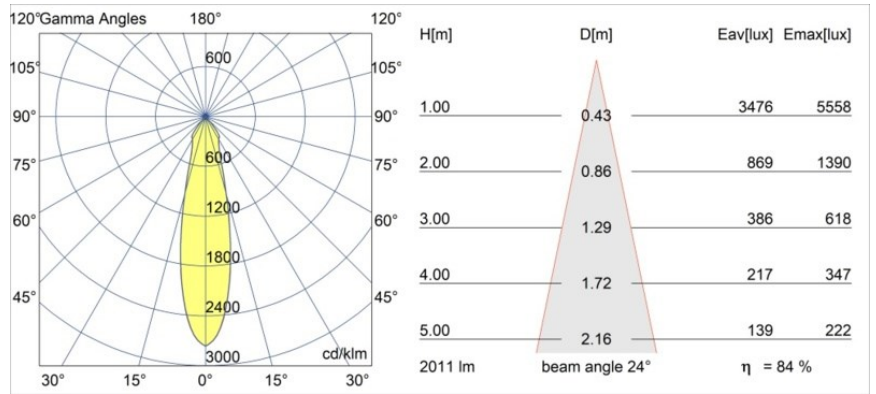

Light distribution & beam diagram