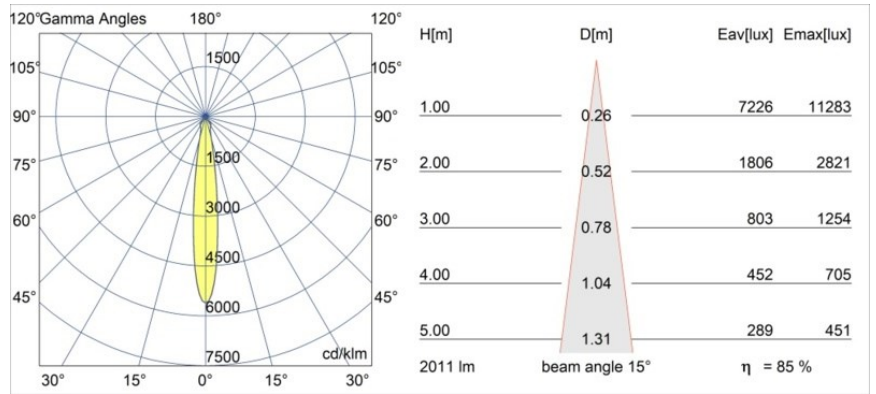

Light distribution & beam diagram