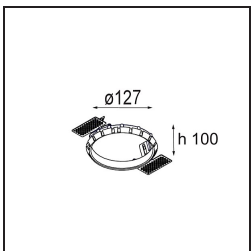

- **12810230** Ring Recessed 115 1x

Choose a required accessory