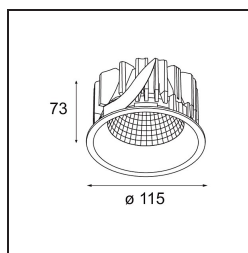

Date
Customer
Project
Type

Smart Lotis Recessed 115 1x LED 3000K Spot DE Gold Matt

Specifications

Material	12751446
Light Source Type	LED
LED Type	BRIDGELUX VERO13 G8
LED technology	LED COB
CRI	Min. 90
Colour Temperature	3000K
Lifetime	L80B10 @50,000 Hours
Lamp Included	Yes
Number of Light Sources	1
CIE flux code	99 100 100 100 88
Binning (SDCM)	2
Light Direction	Down
Optic	Reflector
Measured beam angle (°)	15.0
Input Voltage	Constant Current Driver Required
Electrical Class	III
IP Rating	20
Glow wire rating (°C)	960
Indoor/Outdoor	Indoor
Application	Ceiling, Wall
Mounting	Recessed
Cut-out size (mm)	ø108
Mounting depth (mm)	100.0
Adjustability	Not Applicable
Distance to Lighted Object (m)	0,1
Primary Colour & Primary Finish	Gold, Matt
Gross weight (g)	455.0
Drive current (mA)	350 500 700
Min. forward voltage (Vf)	28,3 29,0 29,7
Max. forward voltage (Vf)	32,9 33,6 34,5
Connected load (W)	10,7 15,7 22,5
Luminous flux per lamp (lm)	1304 1780 2328
Efficacy (lm/W)	122 113 103
Glare rating	18 19 20