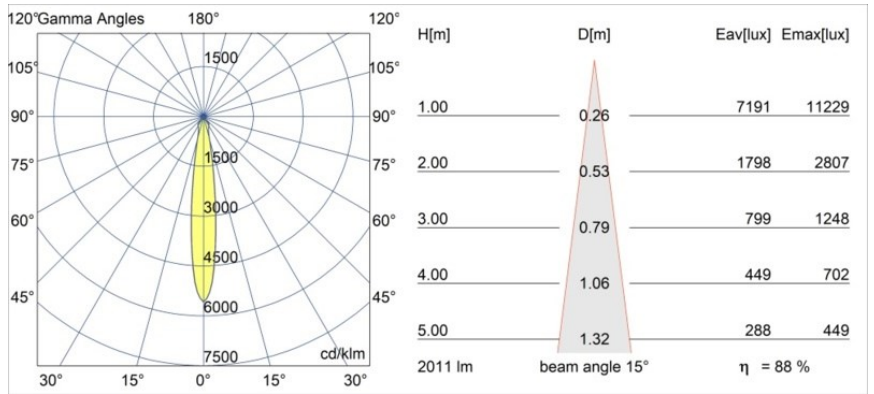

Light distribution & beam diagram