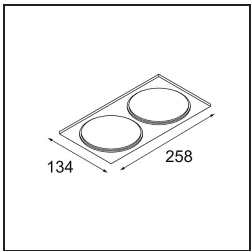

Remark

- 3500K on request
-

TM30 & CRI diagram

Light distribution & beam diagram

Decorative Accessories

- 12810009** Mask Smart 115 1x White Structure
- 12810032** Mask Smart 115 1x Black Structure
- 12810046** Mask Smart 115 1x Gold Matt