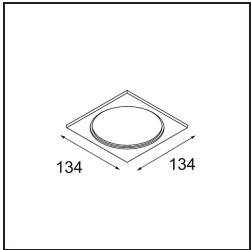

Date
Customer
Project
Type

Smart Lotis Recessed 115 1x LED 3000K Spot DE Gold Matt

Specifications

Material	12751446
Light Source Type	LED
LED Type	BRIDGELUX VERO13 G8
LED technology	LED COB
CRI	Min. 90
Colour Temperature	3000K
Lifetime	L80B10 @50,000 Hours
Lamp Included	Yes
Number of Light Sources	1
CIE flux code	99 100 100 100 88
Binning (SDCM)	2
Light Direction	Down
Optic	Reflector
Measured beam angle (°)	15.0
Input Voltage	Constant Current Driver Required
Electrical Class	III
IP Rating	20
Glow wire rating (°C)	960
Indoor/Outdoor	Indoor
Application	Ceiling, Wall
Mounting	Recessed
Cut-out size (mm)	ø108
Mounting depth (mm)	100.0
Adjustability	Not Applicable
Distance to Lighted Object (m)	0,1
Primary Colour & Primary Finish	Gold, Matt
Gross weight (g)	455.0
Drive current (mA)	350 500 700
Min. forward voltage (Vf)	28,3 29,0 29,7
Max. forward voltage (Vf)	32,9 33,6 34,5
Connected load (W)	10,7 15,7 22,5
Luminous flux per lamp (lm)	1304 1780 2328
Efficacy (lm/W)	122 113 103
Glare rating	18 19 20

Remark

- 3500K on request
-

TM30 & CRI diagram

Light distribution & beam diagram

Decorative Accessories

- 12810009** Mask Smart 115 1x White Structure
- 12810032** Mask Smart 115 1x Black Structure
- 12810046** Mask Smart 115 1x Gold Matt