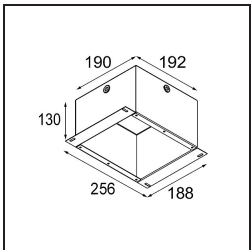

Installation Accessories

- **10889830** Installation Housing 192x190x130