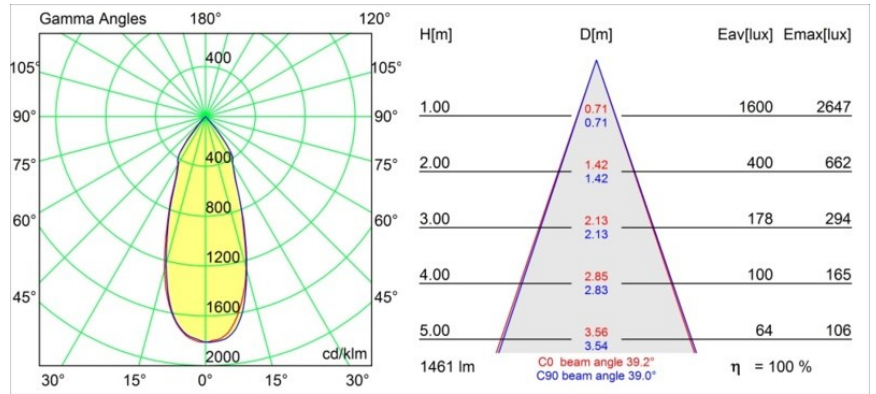

Light distribution & beam diagram