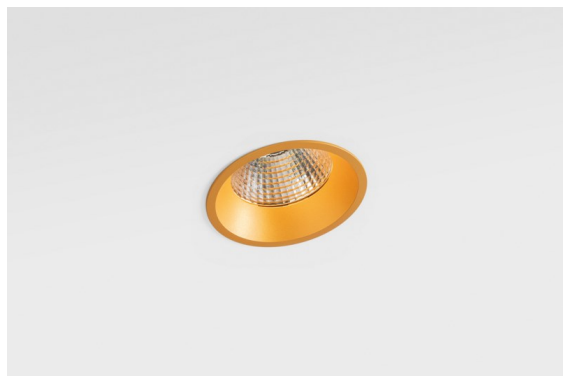

Date
Customer
Project
Type

*Smart Lotis Recessed 115 1x LED 2700K Flood DE Gold Matt*

The 3 original designs, Smart Kup, Lotis and Cake still manage to steal the hearts of interior designers. And this goes for the entire Smart family. Smart's accessibility and extreme versatility are arguably fit for any expression. Mix and match accent lighting, up and downlight, fixed or adjustable, a mosaic of shapes, sizes, colours and mounting options, and create a playful installation.

### Specifications

Material	12751346
Light Source Type	LED
LED Type	BRIDGELUX VERO13
LED technology	LED COB
CRI	Min. 90
Colour Temperature	2700K
Lifetime	L80B20 @50,000 Hours
Lamp Included	Yes
Number of Light Sources	1
CIE flux code	99 100 100 100 87
Binning (SDCM)	3
Light Direction	Down
Optic	Reflector
Measured beam angle (°)	39.3
Input Voltage	Constant Current Driver Required
Electrical Class	III
IP Rating	20
Glow wire rating (°C)	960
Indoor/Outdoor	Indoor
Application	Ceiling, Wall
Mounting	Recessed
Cut-out size (mm)	ø108
Mounting depth (mm)	100.0
Adjustability	Not Applicable
Distance to Lighted Object (m)	0,1
Primary Colour & Primary Finish	Gold, Matt
Gross weight (g)	455.0
Drive current (mA)	350      500      700
Min. forward voltage (Vf)	29,1      29,9      31,0
Max. forward voltage (Vf)	33,7      34,7      35,8
Connected load (W)	11,0      16,2      23,4
Luminous flux per lamp (lm)	1073      1472      1957
Efficacy (lm/W)	98      91      83
Glare rating	15      17      18

---

Remark

- 3500K on request
-

**TM30 & CRI diagram**

**Light distribution & beam diagram**

**Decorative Accessories**

- 12810009** Mask Smart 115 1x White Structure
- 12810032** Mask Smart 115 1x Black Structure
- 12810046** Mask Smart 115 1x Gold Matt