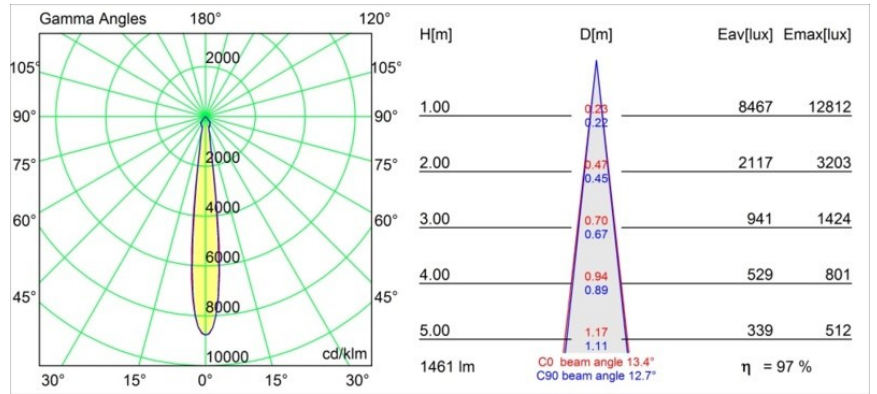

Light distribution & beam diagram