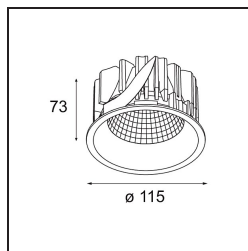

Specifications

Material	12751246
Light Source Type	LED
LED Type	BRIDGELUX VERO13
LED technology	LED COB
CRI	Min. 90
Colour Temperature	2700K
Lifetime	L80B20 @50,000 Hours
Lamp Included	Yes
Number of Light Sources	1
CIE flux code	99 100 100 100 88
Binning (SDCM)	3
Light Direction	Down
Optic	Reflector
Measured beam angle (°)	13.4
Input Voltage	Constant Current Driver Required
Electrical Class	III
IP Rating	20
Glow wire rating (°C)	960
Indoor/Outdoor	Indoor
Application	Ceiling, Wall
Mounting	Recessed
Cut-out size (mm)	ø108
Mounting depth (mm)	100.0
Adjustability	Not Applicable
Distance to Lighted Object (m)	0,1
Primary Colour & Primary Finish	Gold, Matt
Gross weight (g)	455.0
Drive current (mA)	350 500 700
Min. forward voltage (Vf)	29,1 29,9 31,0
Max. forward voltage (Vf)	33,7 34,7 35,8
Connected load (W)	11,0 16,2 23,4
Luminous flux per lamp (lm)	1065 1461 1943
Efficacy (lm/W)	97 90 82
Glare rating	15 16 17