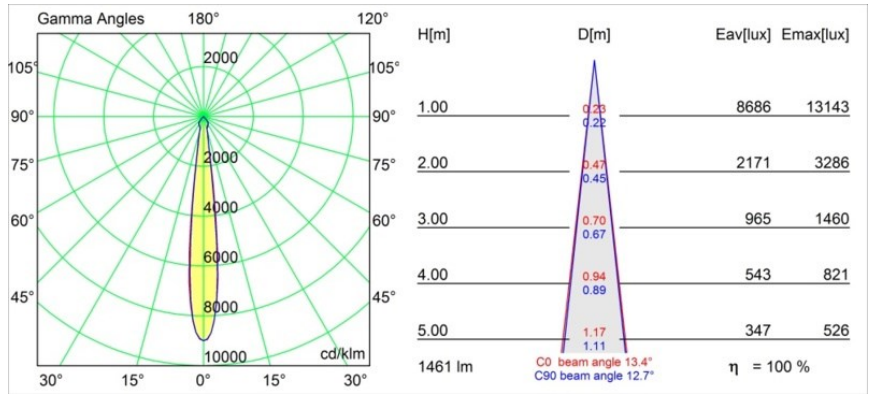

Light distribution & beam diagram