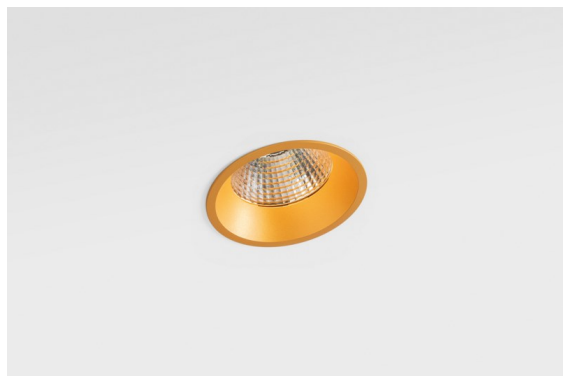

Smart Lotis Recessed 115 1x LED 2700K Spot DE Gold Matt

The 3 original designs, Smart Kup, Lotis and Cake still manage to steal the hearts of interior designers. And this goes for the entire Smart family. Smart's accessibility and extreme versatility are arguably fit for any expression. Mix and match accent lighting, up and downlight, fixed or adjustable, a mosaic of shapes, sizes, colours and mounting options, and create a playful installation.

Specifications

Material	12751246
Light Source Type	LED
LED Type	BRIDGELUX VERO13
LED technology	LED COB
CRI	Min. 90
Colour Temperature	2700K
Lifetime	L80B20 @50,000 Hours
Lamp Included	Yes
Number of Light Sources	1
CIE flux code	99 100 100 100 88
Binning (SDCM)	3
Light Direction	Down
Optic	Reflector
Measured beam angle (°)	13.4
Input Voltage	Constant Current Driver Required
Electrical Class	III
IP Rating	20
Glow wire rating (°C)	960
Indoor/Outdoor	Indoor
Application	Ceiling, Wall
Mounting	Recessed
Cut-out size (mm)	ø108
Mounting depth (mm)	100.0
Adjustability	Not Applicable
Distance to Lighted Object (m)	0,1
Primary Colour & Primary Finish	Gold, Matt
Gross weight (g)	455.0
Drive current (mA)	350 500 700
Min. forward voltage (Vf)	29,1 29,9 31,0
Max. forward voltage (Vf)	33,7 34,7 35,8
Connected load (W)	11,0 16,2 23,4
Luminous flux per lamp (lm)	1065 1461 1943
Efficacy (lm/W)	97 90 82
Glare rating	15 16 17

Remark

- 3500K on request
-

TM30 & CRI diagram

Light distribution & beam diagram

Decorative Accessories

- 12810009** Mask Smart 115 1x White Structure
- 12810032** Mask Smart 115 1x Black Structure
- 12810046** Mask Smart 115 1x Gold Matt