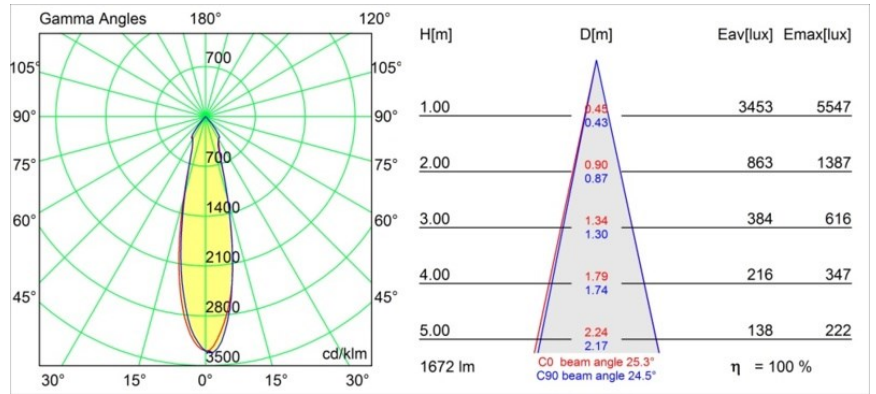

Light distribution & beam diagram